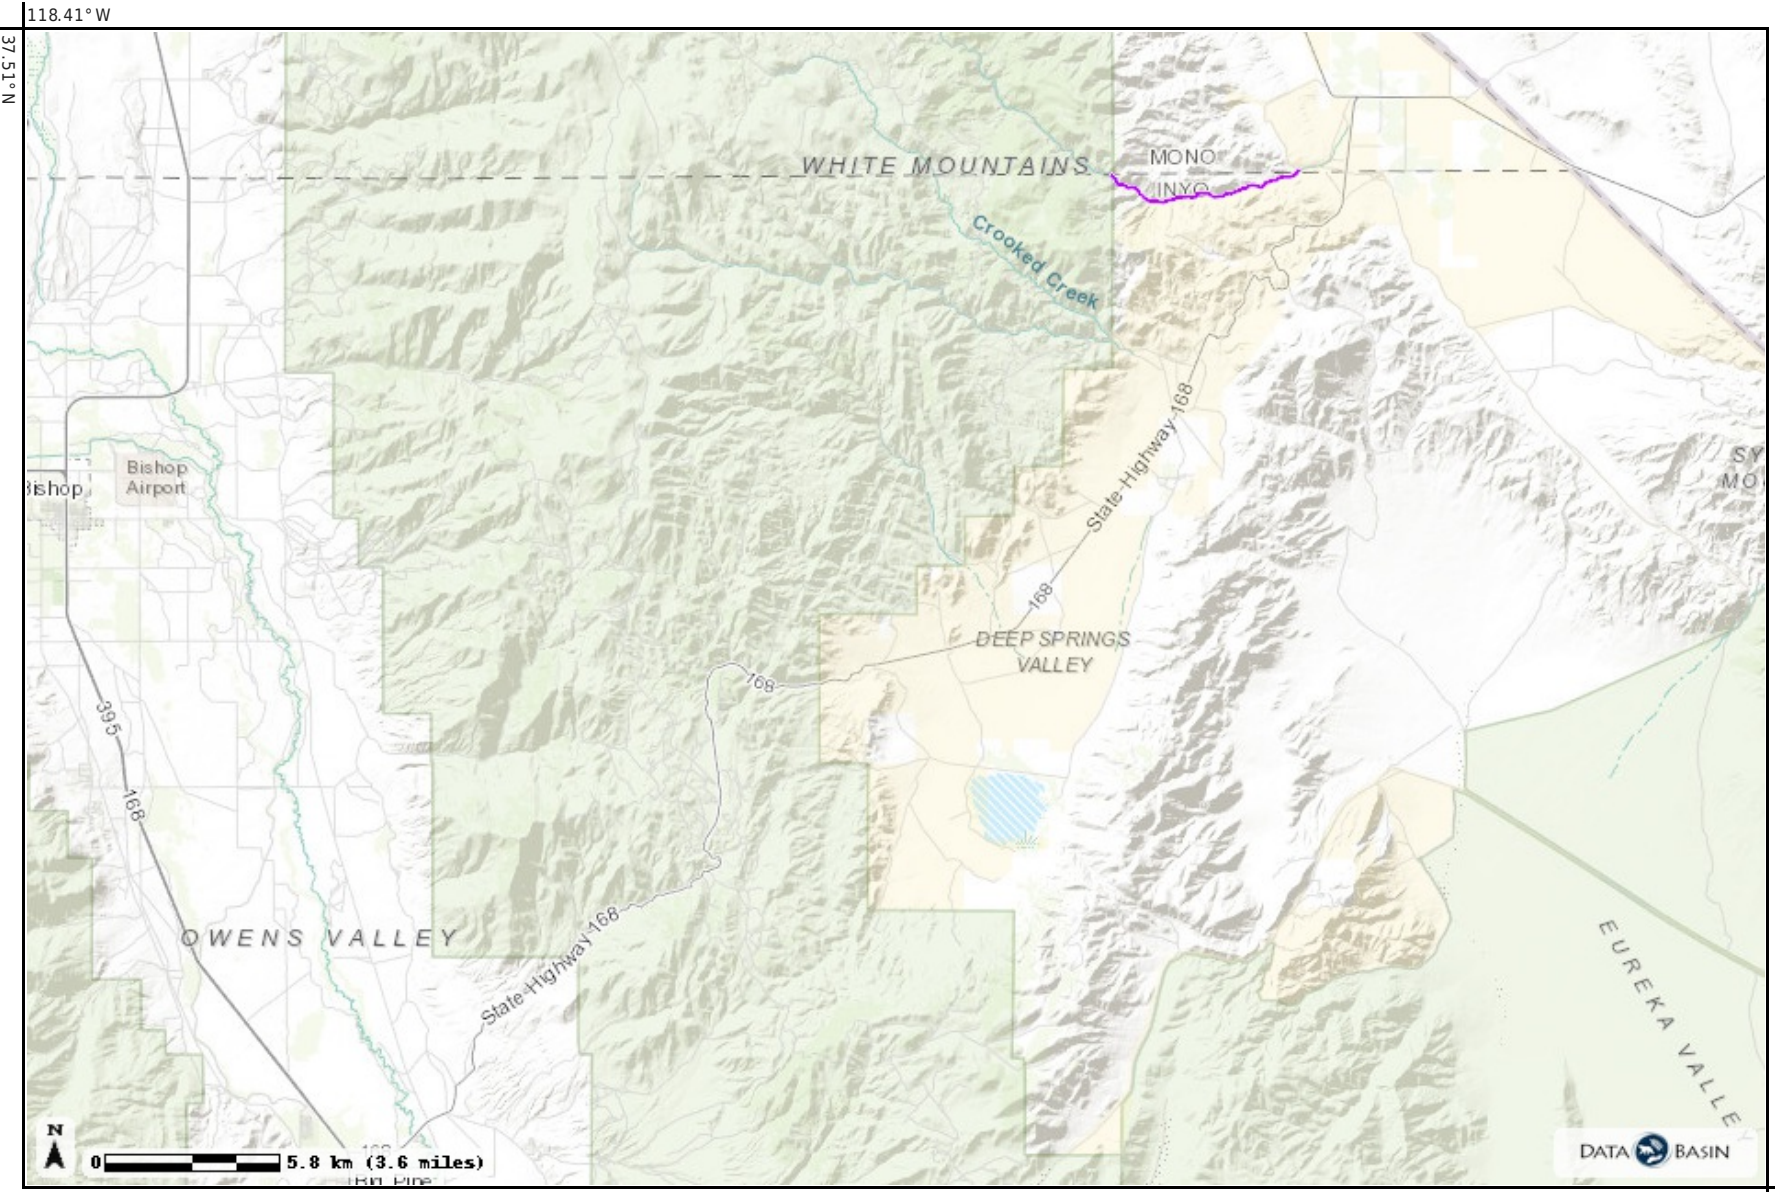

Legend

Wild and Scenic Rivers, DRECP Proposed LUPA and Final EIS

— Wild and Scenic Rivers

United States Bureau of Land Management Land Ownership, DRECP Proposed LUPA and Final EIS

■ United States Bureau of Land Management

Map Details

Datasets

Wild and Scenic Rivers, DRECP Proposed LUPA and Final EIS

<https://drecp.databasin.org/datasets/121555c7eab74b5caf4768292a0266ee>

- Credits:** Dudek
Layers:
 - Wild and Scenic Rivers, DRECP Proposed LUPA and Final EIS

United States Bureau of Land Management Land Ownership, DRECP Proposed LUPA and Final EIS

<https://drecp.databasin.org/datasets/5d42b6422dae4be5888c311075b24429>

- Credits:** Dudek
Layers:
 - United States Bureau of Land Management Land Ownership, DRECP Proposed LUPA and Final EIS